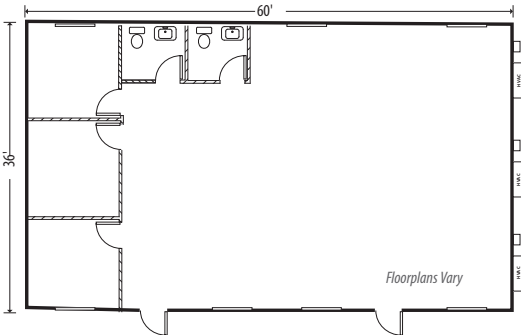

36' x 60' Building w/Restrooms*

Represent sample standard floorplans.
Choose from standard plans or customize your floorplan.

Electrical Features

- Recessed, fluorescent lighting
- 100 Amp, 220V single phase panel box
- Exterior lighting with independent switch
- Duplex receptacles along interior walls

Heating & Air Conditioning

- Exterior mounted HVAC system
- Ceiling, exterior wall and subfloor insulation
- Programmable electronic thermostat

Options

- Custom, flexible floorplans
- Seismic and wind restraint systems
- Security bars and screens
- Stair rentals
- Restrooms and showers
- Gutters and downspouts
- Custom paint
- Skirting
- Custom carpet or flooring
- Custom cabinetry/furniture
- ADA handicap-accessible ramp
- Low voltage data/voice drops
- Mini-blinds

*All dimensions are nominal. Unless noted, equipment and related furnishing, finishes, accessories and appliances provided are previously leased. Materials, dimensions and specifications vary.

Fixture count, floorplans and available sizes may vary by region. Please contact your modular building expert for further information. Specifications are subject to change without notice.

800.944.3442 • mobilemodular.com

5700 Las Positas Road, Livermore, CA 94551 • 11450 Mission Blvd., Mira Loma, CA 91752