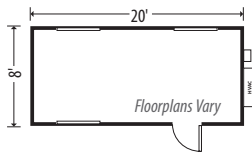

Exterior Features

- Durable wood siding with masonite trim
- 26 gauge metal roof
- Vinyl clad metal exterior doors
- 46" x 39" windows with sliders
- 3' tow bar

Interior Features

- Paneled interior walls
- Vinyl tile floor
- 2'x 4' T-grid suspended ceilings
- 8' ceiling height
- Deadbolt locks

800.944.3442 • mobilemodular.com

5700 Las Positas Road, Livermore, CA 94551 • 11450 Mission Blvd., Mira Loma, CA 91752

JOB SITE BUILDINGS

8' x 20' Building*

12' x 42' Building w/Restroom*

12' x 60' Building w/Restroom*