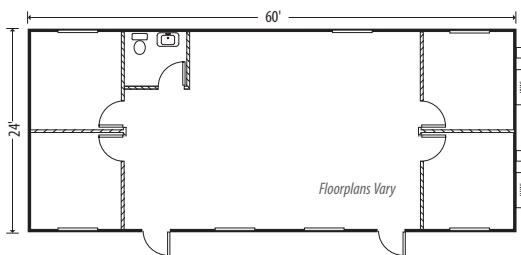

24' x 60' Building w/Restroom*