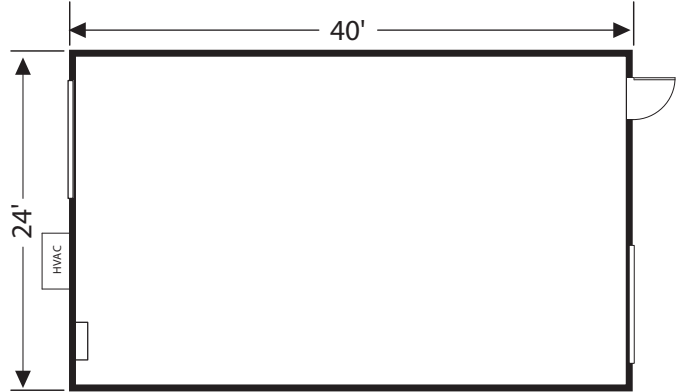

24x40 Classroom