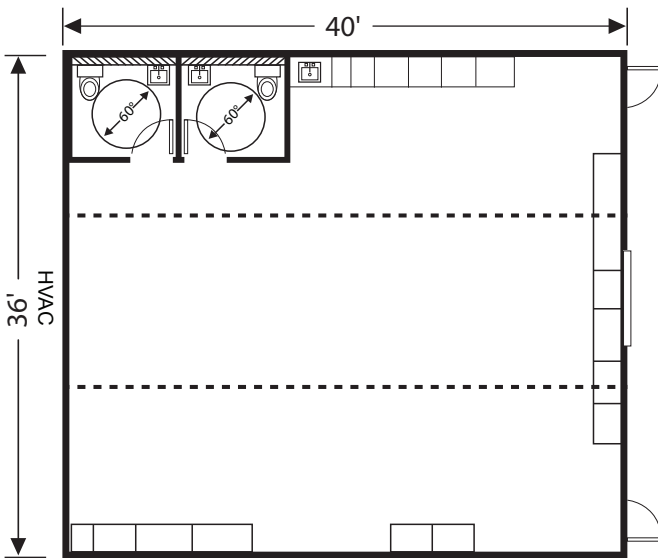

Pre-School / Transitional Kinder / Full Day Kinder Floorplans

36x40 Classroom