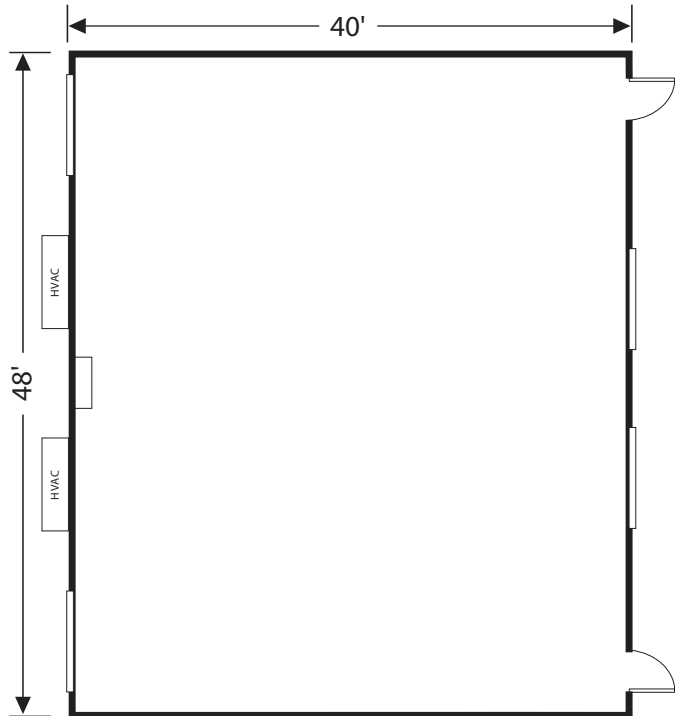

48x40 Classroom

Standard Floorplans Available *

EDUCATION PORTABLE/RELOCATABLE CLASSROOM BUILDINGS

12' x 40'

24' x 60'

36' x 40'

24' x 40'

30' x 32'

48' x 40'

RESTROOMS

12' x 40'

*Call for additional sizes and specifications.

All building are (DSA) Division of the State Architect or (HCD) Housing and Community Development approved.