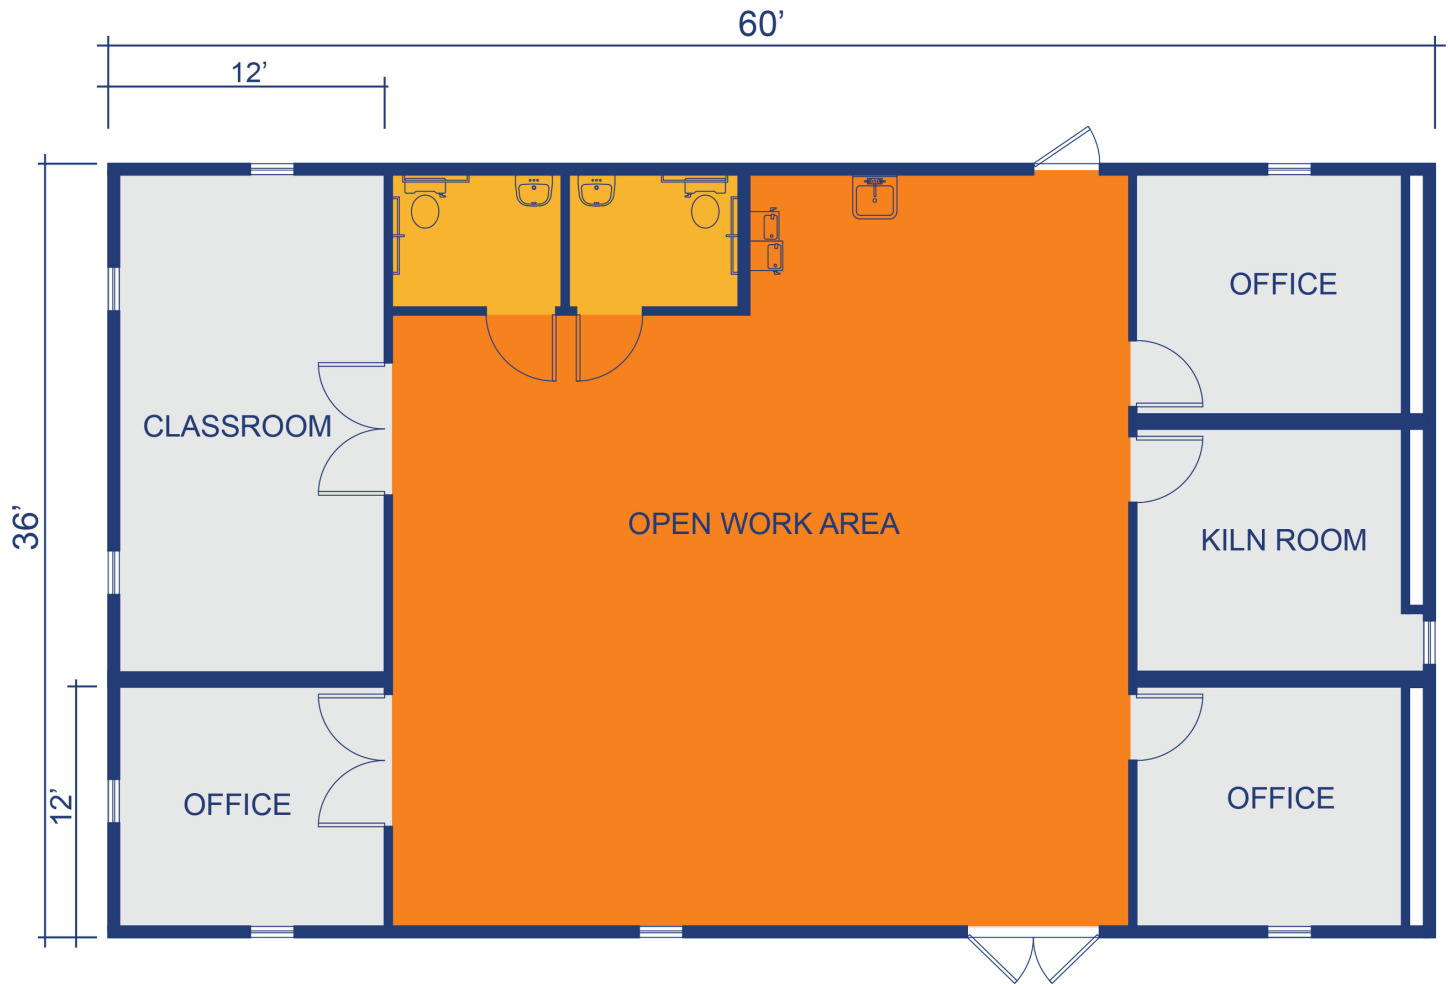

Customer Name: Spelman College

Project Location: Atlanta, GA

Building Type(s): Modular Classrooms

Module Count: 3

Total Sq. Ft.: 2,160 sq. ft.

Contact Us Today!

866.889.7777 • mobilemodular.com

BUILDING LAYOUT