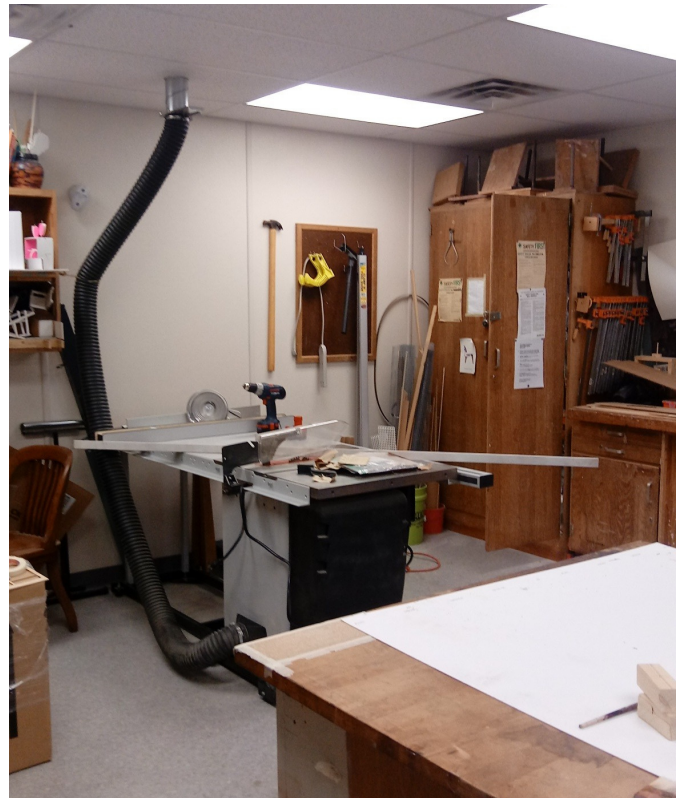

BUILDING LAYOUT

Contact Us Today!

866.889.7777 • mobilemodular.com