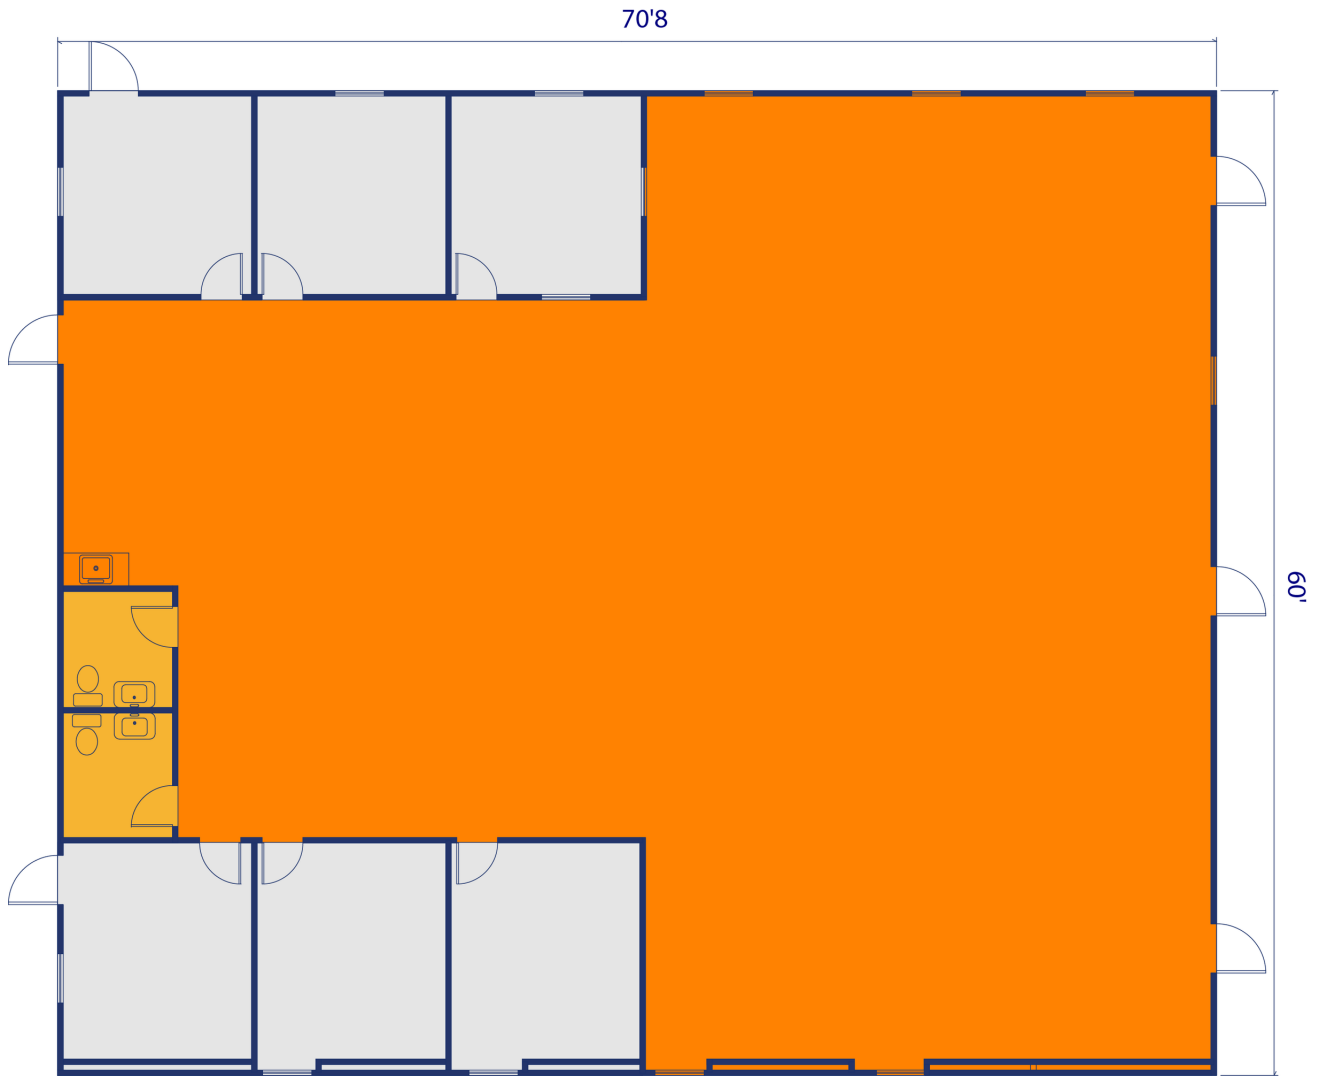

BUILDING LAYOUT

Contact Us Today!

866.889.7777 • mobilemodular.com