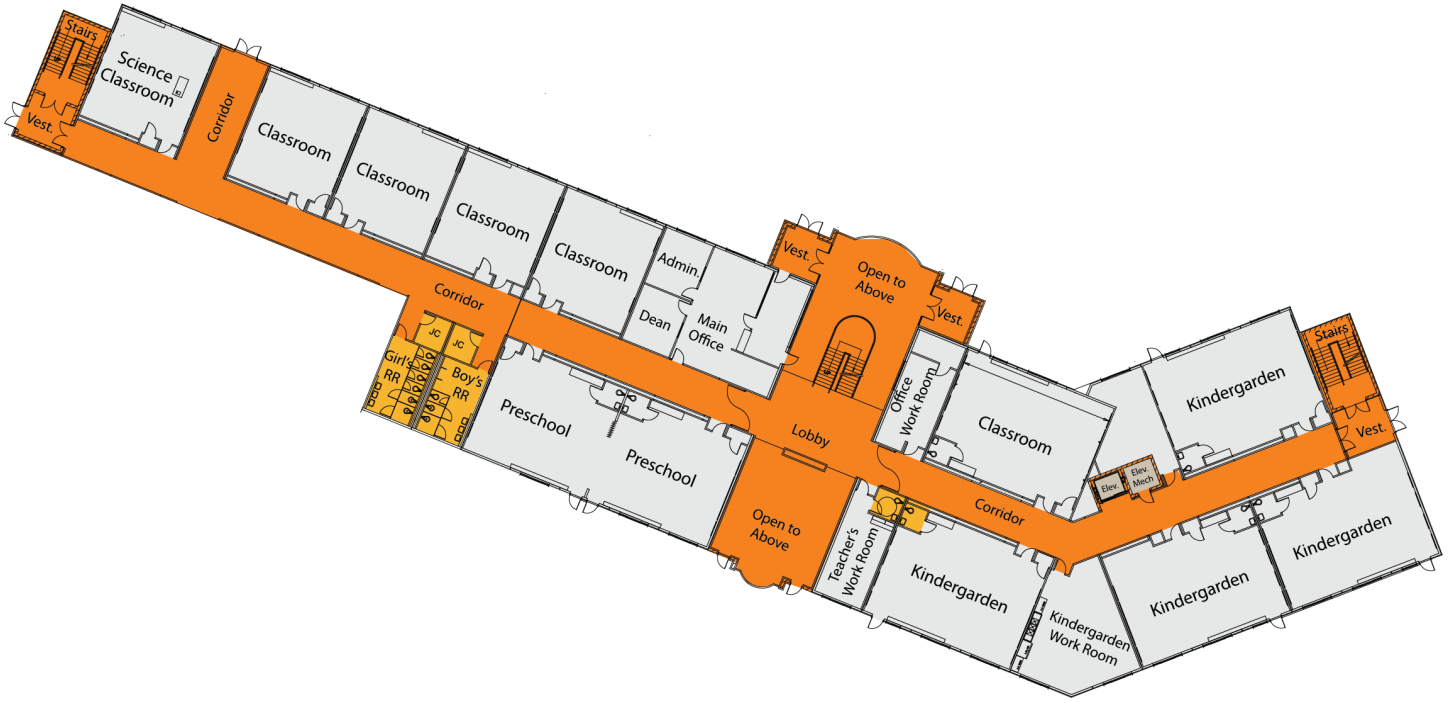

BUILDING LAYOUT

Contact Us Today!

866.889.7777 • mobilemodular.com