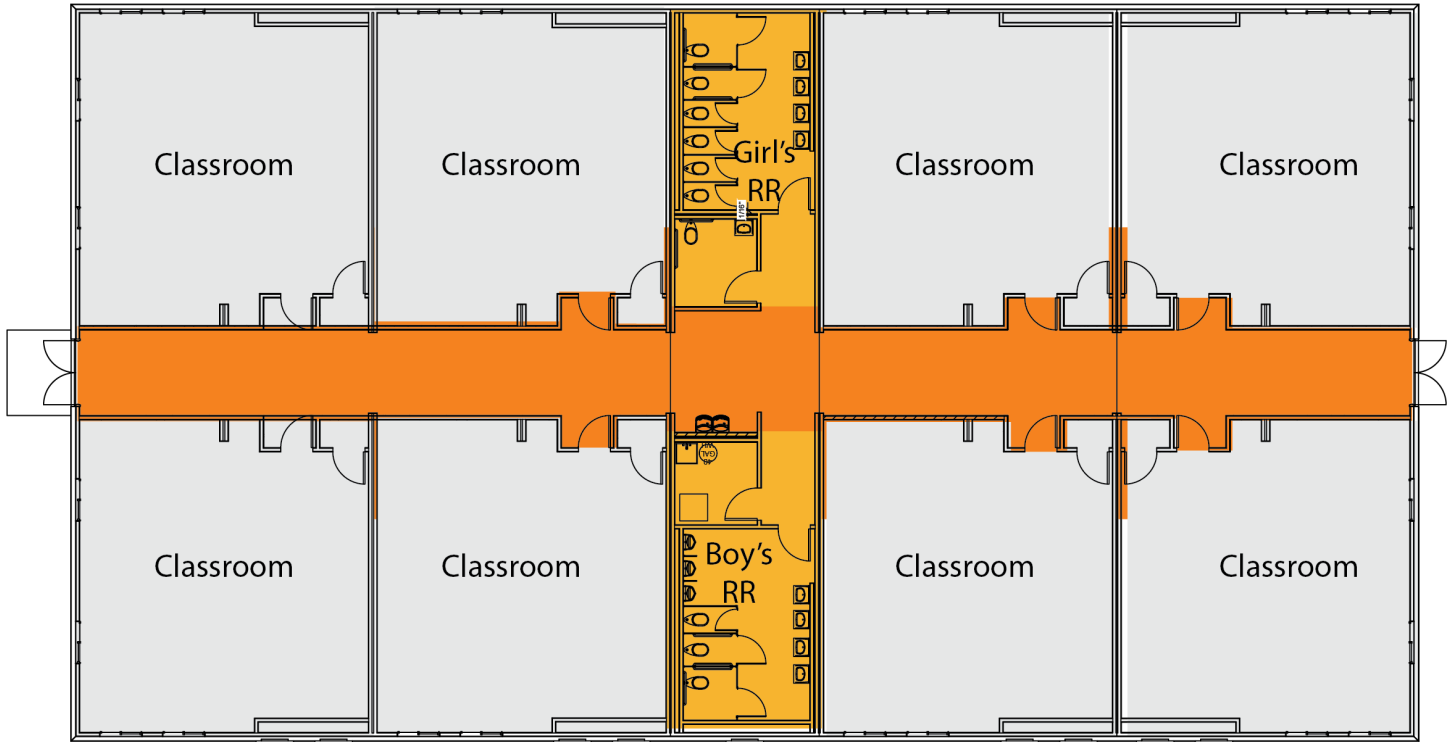

BUILDING LAYOUT

Contact Us Today!

866.889.7777 • mobilemodular.com