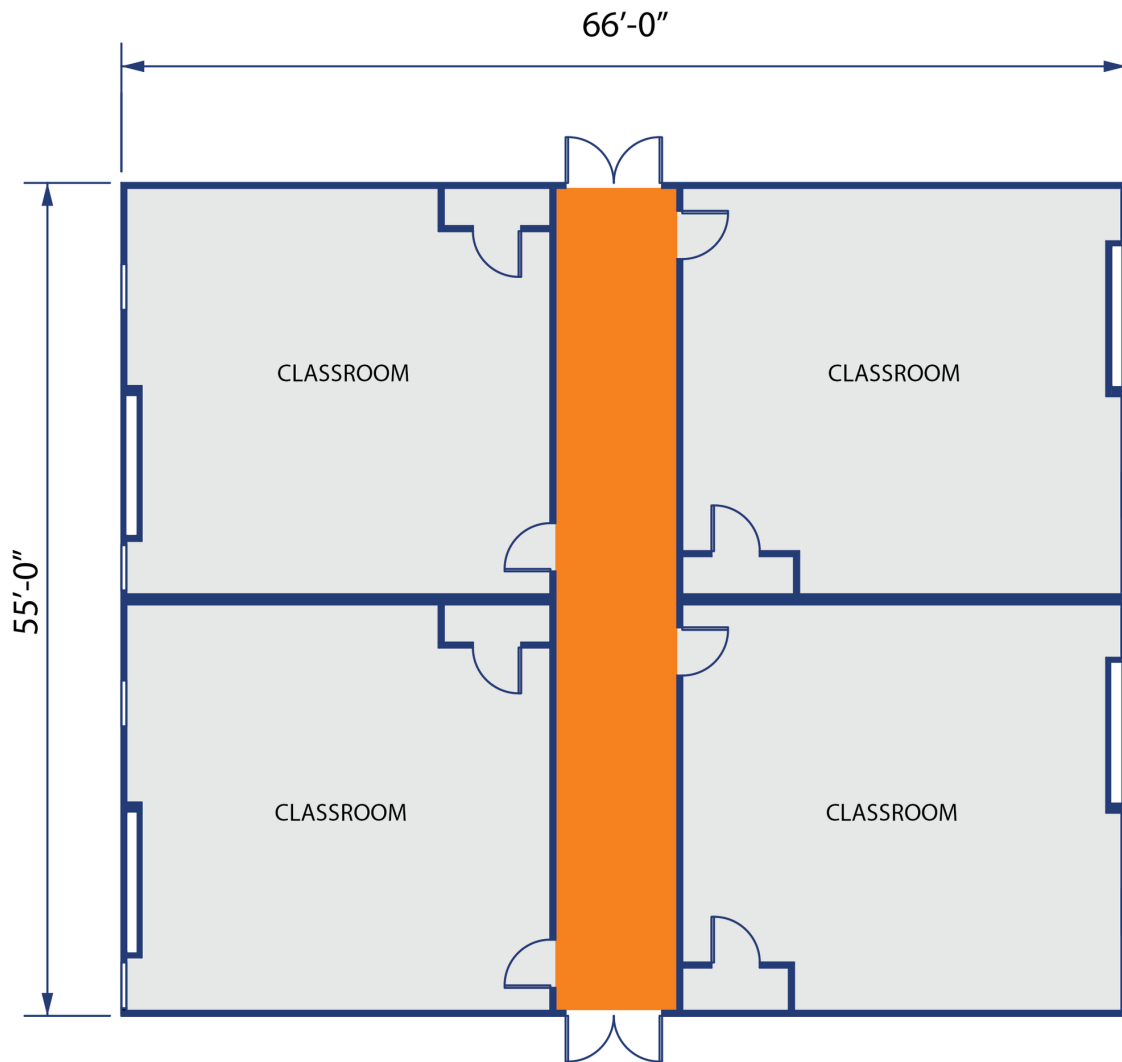

BUILDING LAYOUT

Contact Us Today!

866.889.7777 • mobilemodular.com