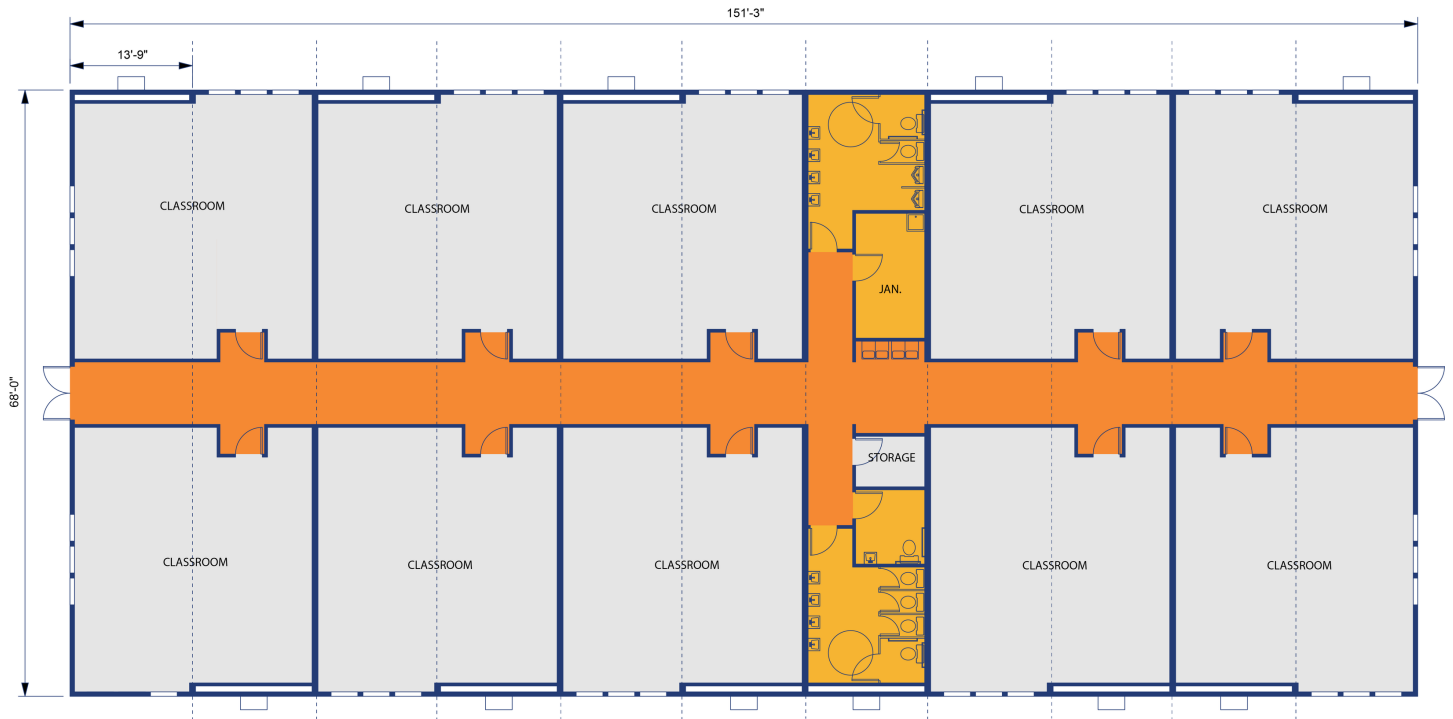

BUILDING LAYOUT

Contact Us Today!

866.889.7777 • mobilemodular.com